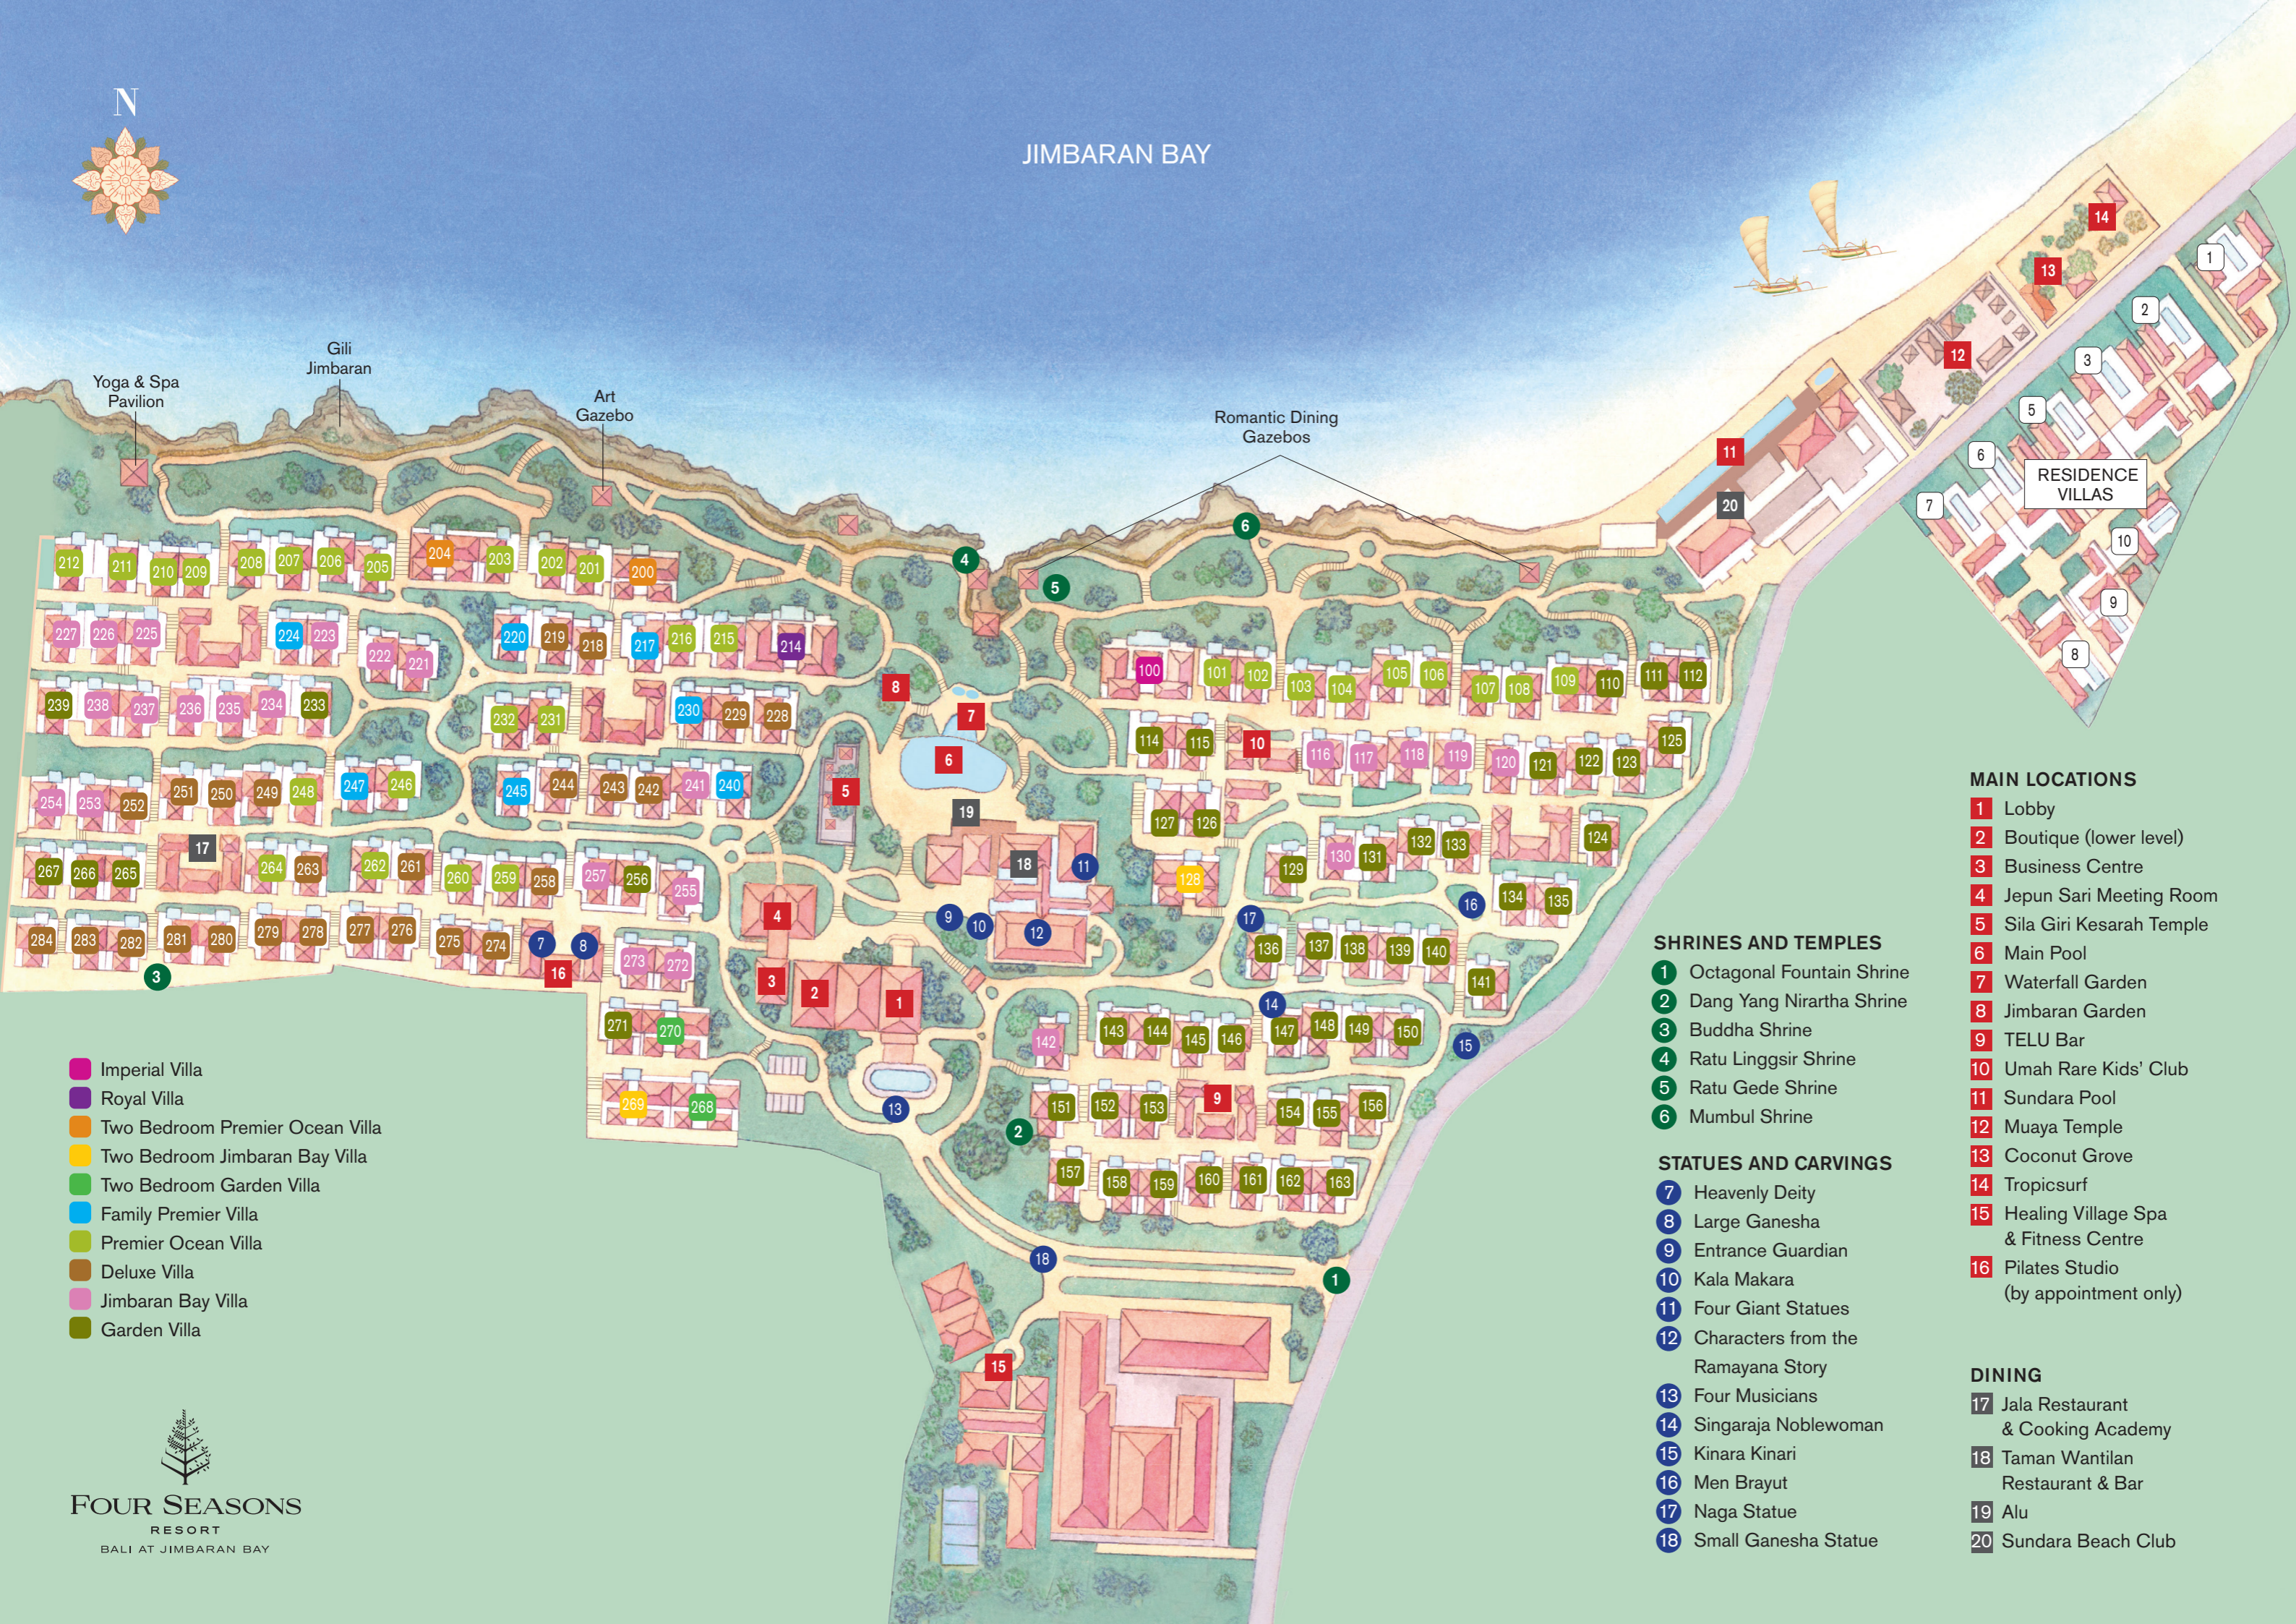

JIMBARAN BAY

Yoga & Spa Pavilion

Gili Jimbaran

Art Gazebo

Romantic Dining Gazebos

RESIDENCE VILLAS

- Imperial Villa
- Royal Villa
- Two Bedroom Premier Ocean Villa
- Two Bedroom Jimbaran Bay Villa
- Two Bedroom Garden Villa
- Family Premier Villa
- Premier Ocean Villa
- Deluxe Villa
- Jimbaran Bay Villa
- Garden Villa

- MAIN LOCATIONS**
- 1 Lobby
 - 2 Boutique (lower level)
 - 3 Business Centre
 - 4 Jepun Sari Meeting Room
 - 5 Sila Giri Kesarah Temple
 - 6 Main Pool
 - 7 Waterfall Garden
 - 8 Jimbaran Garden
 - 9 TELU Bar
 - 10 Umah Rare Kids' Club
 - 11 Sundara Pool
 - 12 Muaya Temple
 - 13 Coconut Grove
 - 14 Tropicsurf
 - 15 Healing Village Spa & Fitness Centre
 - 16 Pilates Studio (by appointment only)
- SHRINES AND TEMPLES**
- 1 Octagonal Fountain Shrine
 - 2 Dang Yang Nirartha Shrine
 - 3 Buddha Shrine
 - 4 Ratu Lingsir Shrine
 - 5 Ratu Gede Shrine
 - 6 Mumbul Shrine
- STATUES AND CARVINGS**
- 7 Heavenly Deity
 - 8 Large Ganesha
 - 9 Entrance Guardian
 - 10 Kala Makara
 - 11 Four Giant Statues
 - 12 Characters from the Ramayana Story
 - 13 Four Musicians
 - 14 Singaraja Noblewoman
 - 15 Kinara Kinari
 - 16 Men Brayut
 - 17 Naga Statue
 - 18 Small Ganesha Statue
- DINING**
- 17 Jala Restaurant & Cooking Academy
 - 18 Taman Wantilan Restaurant & Bar
 - 19 Alu
 - 20 Sundara Beach Club